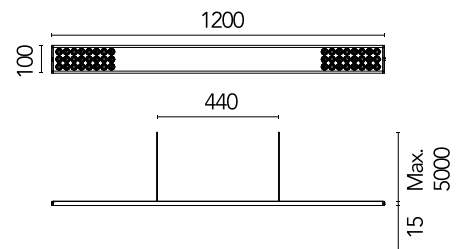

## Workmates Suspension Up&Down Full Spectrum Dali NEW

Designed by FLOS Architectural, 2023

49W - 5199lm - 3500K - CRI> 98 - Beam° 66

Suspension luminaire. Up&Down emission. High-efficiency light source. Driver not included (accessory kit for remote or surface driver). For Non Dimming models, you can configure the Up&Down luminous flux in 70/30 and 40/60 ratios (select the accessory kit for the driver concerned). Adjustable suspension height. Mechanical union module available for modular lines for various units. UGR<19. EN12464 - cd/m2 @ 65°<3000 compliant. Casambi, maximum distance between fixtures: 50m.

### Main specifications

Environments	Indoor dry location
Light source type	LED
Light sources included	yes
LED type	Top LED
Number of lamps	1
Power (W)	49
Source flux (lm)	6300
Lumen Output (lm)	5199

### Physical

Colour	White
Cord colour	White
Net weight (kg)	2.09
IP internal	20