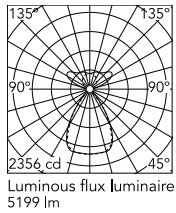

Schematic light drawing