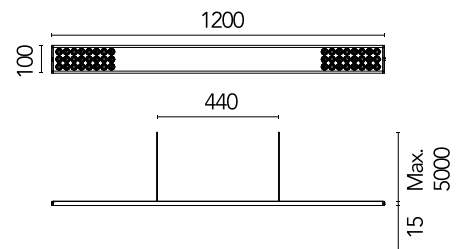

## Workmates Suspension Up&Down Full Spectrum Dali NEW

Designed by FLOS Architectural, 2023

49W - 5199lm - 3500K - CRI> 98 - Beam° 66

Suspension luminaire. Up&Down emission. High-efficiency light source. Driver not included (accessory kit for remote or surface driver). For Non Dimming models, you can configure the Up&Down luminous flux in 70/30 and 40/60 ratios (select the accessory kit for the driver concerned). Adjustable suspension height. Mechanical union module available for modular lines for various units. UGR<19. EN12464 - cd/m<sup>2</sup> @ 65°<3000 compliant. Casambi, maximum distance between fixtures: 50m.

### Main specifications

Environments	Indoor dry location
Light source type	LED
Light sources included	yes
LED type	Top LED
Number of lamps	1
Power (W)	49
Source flux (lm)	6300
Lumen Output (lm)	5199

### Physical

Colour	Black
Cord colour	Black
Net weight (kg)	2.09
IP internal	20