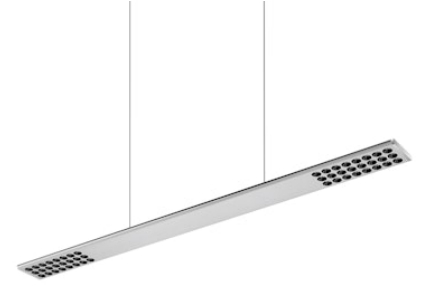

# FLOS

05.5890.AP.DA Anodized Silver

## Workmates Suspension Up&Down Full Spectrum Dali NEW

Designed by FLOS Architectural, 2023

49W - 5279lm - 3000K - CRI> 98 - Beam° 66

Suspension luminaire. Up&Down emission. High-efficiency light source. Driver not included (accessory kit for remote or surface driver). For Non Dimming models, you can configure the Up&Down luminous flux in 70/30 and 40/60 ratios (select the accessory kit for the driver concerned). Adjustable suspension height. Mechanical union module available for modular lines for various units. UGR<19. EN12464 - cd/m<sup>2</sup> @ 65°<3000 compliant. Casambi, maximum distance between fixtures: 50m.