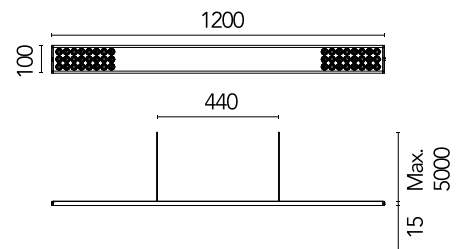

## Workmates Suspension Up&Down Full Spectrum Dali NEW

Designed by FLOS Architectural, 2023

49W - 5279lm - 3000K - CRI> 98 - Beam° 66

Suspension luminaire. Up&Down emission. High-efficiency light source. Driver not included (accessory kit for remote or surface driver). For Non Dimming models, you can configure the Up&Down luminous flux in 70/30 and 40/60 ratios (select the accessory kit for the driver concerned). Adjustable suspension height. Mechanical union module available for modular lines for various units. UGR<19. EN12464 - cd/m<sup>2</sup> @ 65°<3000 compliant. Casambi, maximum distance between fixtures: 50m.

### Physical

Colour	Anodized Silver
Cord colour	Transparent
Net weight (kg)	2.09
IP internal	20