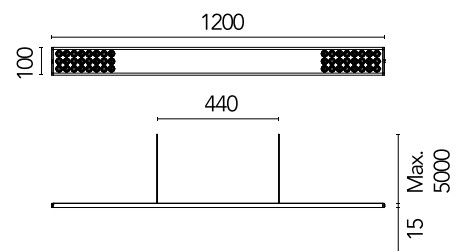

## Workmates Suspension Up&Down Full Spectrum Dali NEW

Designed by FLOS Architectural, 2023

49W - 5423lm - 3000K - CRI> 98 - Beam° 66

Suspension luminaire. Up&Down emission. High-efficiency light source. Driver not included (accessory kit for remote or surface driver). For Non Dimming models, you can configure the Up&Down luminous flux in 70/30 and 40/60 ratios (select the accessory kit for the driver concerned). Adjustable suspension height. Mechanical union module available for modular lines for various units. UGR<19. EN12464 - cd/m<sup>2</sup> @ 65°<3000 compliant. Casambi, maximum distance between fixtures: 50m.

### Physical

Colour	All White
Cord colour	White
Net weight (kg)	2.09
IP internal	20