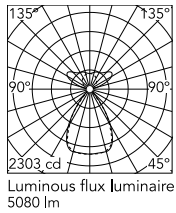

Physical

Colour	White
Cord colour	White
Net weight (kg)	2.09
IP internal	20

Download

Mounting instructions [↓ PDF](#)

Photometric Files

LDT / IES [↓ ZIP](#)

Technical Drawings

2D [↓ ZIP](#)

3D [↓ ZIP](#)

Schematic light drawing

Photometric

Lighting type	Total
Light distribution	Symmetric
CCT (K)	3000
CRI>	98
Rf fidelity index	97
Rg gamut index	101
LED Life / Failure Ratio	L80B50>60.000h_Tc85°C
Beam angle C0-180 (°)	66
Beam angle C90-270 (°)	65
Extreme cut off	Yes
UGR _L	<10