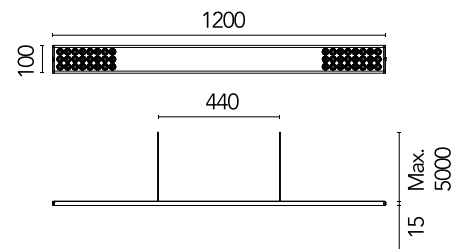

FLOS

05.5890.40.DA White

Workmates Suspension Up&Down Full Spectrum Dali NEW

Designed by FLOS Architectural, 2023

49W - 5080lm - 3000K - CRI> 98 - Beam° 66

Suspension luminaire. Up&Down emission. High-efficiency light source. Driver not included (accessory kit for remote or surface driver). For Non Dimming models, you can configure the Up&Down luminous flux in 70/30 and 40/60 ratios (select the accessory kit for the driver concerned). Adjustable suspension height. Mechanical union module available for modular lines for various units. UGR<19. EN12464 - cd/m² @ 65°<3000 compliant. Casambi, maximum distance between fixtures: 50m.

Are you a professional and your project needs consulting and support?

[BOOK AN APPOINTMENT](#)

Main specifications

Environments	Indoor dry location
Light source type	LED
Light sources included	yes
LED type	Top LED
Number of lamps	1
Power (W)	49
Source flux (lm)	6181
Lumen Output (lm)	5080

Physical

Colour	White
Cord colour	White
Net weight (kg)	2.09
IP internal	20

Download

Mounting instructions [↓ PDF](#)

Photometric Files

LDT / IES [↓ ZIP](#)

Technical Drawings

2D [↓ ZIP](#)

3D [↓ ZIP](#)

Schematic light drawing

Photometric

Lighting type	Total
Light distribution	Symmetric
CCT (K)	3000
CRI>	98
Rf fidelity index	97
Rg gamut index	101
LED Life / Failure Ratio	L80B50>60.000h_Tc85°C
Beam angle C0-180 (°)	66
Beam angle C90-270 (°)	65
Extreme cut off	Yes
UGR _L	<10