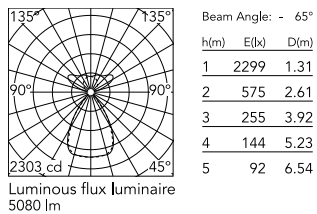

Physical

Colour	Black
Cord colour	Black
Net weight (kg)	2.09
IP internal	20

Download

Mounting instructions [↓ PDF](#)

Photometric Files

LDT / IES [↓ ZIP](#)

Technical Drawings

2D [↓ ZIP](#)

3D [↓ ZIP](#)

Schematic light drawing

Photometric

Lighting type	Total
Light distribution	Symmetric
CCT (K)	3000
CRI>	98
Rf fidelity index	97
Rg gamut index	101
LED Life / Failure Ratio	L80B50>60.000h_Tc85°C
Beam angle C0-180 (°)	66
Beam angle C90-270 (°)	65
Extreme cut off	Yes
UGR _L	<10