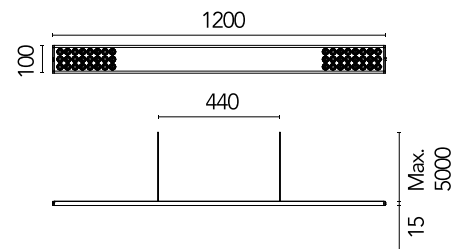

FLOS

05.5890.14.DA Black

Workmates Suspension Up&Down Full Spectrum Dali NEW

Designed by FLOS Architectural, 2023

49W - 5080lm - 3000K - CRI> 98 - Beam° 66

Suspension luminaire. Up&Down emission. High-efficiency light source. Driver not included (accessory kit for remote or surface driver). For Non Dimming models, you can configure the Up&Down luminous flux in 70/30 and 40/60 ratios (select the accessory kit for the driver concerned). Adjustable suspension height. Mechanical union module available for modular lines for various units. UGR<19. EN12464 - cd/m² @ 65°<3000 compliant. Casambi, maximum distance between fixtures: 50m.

Are you a professional and your project needs consulting and support?

[BOOK AN APPOINTMENT](#)

Main specifications

Environments	Indoor dry location
Light source type	LED
Light sources included	yes
LED type	Top LED
Number of lamps	1
Power (W)	49
Source flux (lm)	6181
Lumen Output (lm)	5080

Physical

Colour	Black
Cord colour	Black
Net weight (kg)	2.09
IP internal	20

Download

Mounting instructions [↓ PDF](#)

Photometric Files

LDT / IES [↓ ZIP](#)

Technical Drawings

2D [↓ ZIP](#)

3D [↓ ZIP](#)

Schematic light drawing

Photometric

Lighting type	Total
Light distribution	Symmetric
CCT (K)	3000
CRI>	98
Rf fidelity index	97
Rg gamut index	101
LED Life / Failure Ratio	L80B50>60.000h_Tc85°C
Beam angle C0-180 (°)	66
Beam angle C90-270 (°)	65
Extreme cut off	Yes
UGR _L	<10