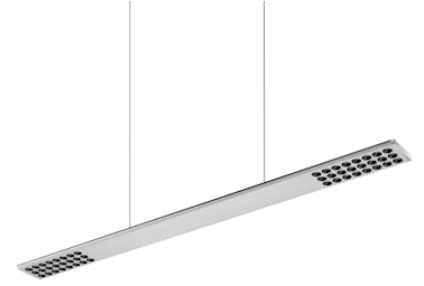

FLOS

05.5892.AP.CB Anodized Silver

Workmates Suspension Up&Down Full Spectrum Casambi NEW

Designed by FLOS Architectural, 2023

47.5W - 5618lm - 4000K - CRI> 98 - Beam° 66

Suspension luminaire. Up&Down emission. High-efficiency light source. Driver not included (accessory kit for remote or surface driver). For Non Dimming models, you can configure the Up&Down luminous flux in 70/30 and 40/60 ratios (select the accessory kit for the driver concerned). Adjustable suspension height. Mechanical union module available for modular lines for various units. UGR<19. EN12464 - cd/m² @ 65°<3000 compliant. Casambi, maximum distance between fixtures: 50m.

Are you a professional and your project needs consulting and support?

[BOOK AN APPOINTMENT](#)

Main specifications

Environments	Indoor dry location
Light source type	LED
Light sources included	yes
LED type	Top LED
Number of lamps	1
Power (W)	47.5
Source flux (lm)	6580
Lumen Output (lm)	5618

Physical

Colour	Anodized Silver
Cord colour	Transparent
Net weight (kg)	2.09
IP internal	20

Download

Mounting instructions [↓ PDF](#)

Photometric Files

LDT / IES [↓ ZIP](#)

Technical Drawings

2D [↓ ZIP](#)