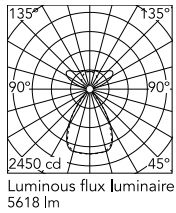

Physical

Colour	Anodized Silver
Cord colour	Transparent
Net weight (kg)	2.09
IP internal	20

Download

Mounting instructions [↓ PDF](#)

Photometric Files

LDT / IES [↓ ZIP](#)

Technical Drawings

2D [↓ ZIP](#)

3D [↓ ZIP](#)

Schematic light drawing

Photometric

Lighting type	Total
Light distribution	Symmetric
CCT (K)	4000
CRI>	98
Rf fidelity index	97
Rg gamut index	101
LED Life / Failure Ratio	L80B50>60.000h_Tc85°C
Beam angle C0-180 (°)	66
Beam angle C90-270 (°)	65
Extreme cut off	Yes
UGR _L	<10