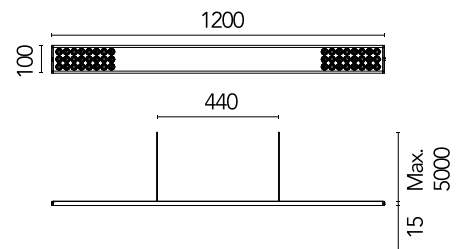

FLOS

05.5892.40.CB White

Workmates Suspension Up&Down Full Spectrum Casambi NEW

Designed by FLOS Architectural, 2023

47.5W - 5479lm - 4000K - CRI> 98 - Beam° 66

Suspension luminaire. Up&Down emission. High-efficiency light source. Driver not included (accessory kit for remote or surface driver). For Non Dimming models, you can configure the Up&Down luminous flux in 70/30 and 40/60 ratios (select the accessory kit for the driver concerned). Adjustable suspension height. Mechanical union module available for modular lines for various units. UGR<19. EN12464 - cd/m² @ 65°<3000 compliant. Casambi, maximum distance between fixtures: 50m.

Are you a professional and your project needs consulting and support?

[BOOK AN APPOINTMENT](#)

Main specifications

Environments	Indoor dry location
Light source type	LED
Light sources included	yes
LED type	Top LED
Number of lamps	1
Power (W)	47.5
Source flux (lm)	6580
Lumen Output (lm)	5479

Physical

Colour	White
Cord colour	White
Net weight (kg)	2.09
IP internal	20

Download

Mounting instructions [↓ PDF](#)

Photometric Files

LDT / IES [↓ ZIP](#)

Technical Drawings

2D [↓ ZIP](#)

3D [↓ ZIP](#)

Schematic light drawing

Photometric

Lighting type	Total
Light distribution	Symmetric
CCT (K)	4000
CRI>	98
Rf fidelity index	97
Rg gamut index	101
LED Life / Failure Ratio	L80B50>60.000h_Tc85°C
Beam angle C0-180 (°)	66
Beam angle C90-270 (°)	65
Extreme cut off	Yes
UGR _L	<10