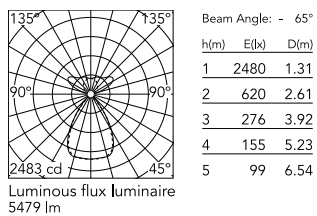

Physical

Colour	White
Cord colour	White
Net weight (kg)	2.09
IP internal	20

Download

Mounting instructions [↓ PDF](#)

Photometric Files

LDT / IES [↓ ZIP](#)

Technical Drawings

2D [↓ ZIP](#)

3D [↓ ZIP](#)

Schematic light drawing

Photometric

Lighting type	Total
Light distribution	Symmetric
CCT (K)	4000
CRI>	98
Rf fidelity index	97
Rg gamut index	101
LED Life / Failure Ratio	L80B50>60.000h_Tc85°C
Beam angle C0-180 (°)	66
Beam angle C90-270 (°)	65
Extreme cut off	Yes
UGR _L	<10