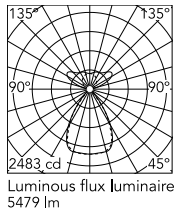

Physical

Colour	All White
Cord colour	White
Net weight (kg)	2.09
IP internal	20

Download

Mounting instructions [↓ PDF](#)

Photometric Files

LDT / IES [↓ ZIP](#)

Technical Drawings

2D [↓ ZIP](#)

3D [↓ ZIP](#)

Schematic light drawing

Photometric

Lighting type	Total
Light distribution	Symmetric
CCT (K)	4000
CRI>	98
Rf fidelity index	97
Rg gamut index	101
LED Life / Failure Ratio	L80B50>60.000h_Tc85°C
Beam angle C0-180 (°)	66
Beam angle C90-270 (°)	65
Extreme cut off	Yes
UGR _L	<10