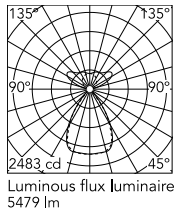

Physical

Colour	Black
Cord colour	Black
Net weight (kg)	2.09
IP internal	20

Download

Mounting instructions [↓ PDF](#)

Photometric Files

LDT / IES [↓ ZIP](#)

Technical Drawings

2D [↓ ZIP](#)

3D [↓ ZIP](#)

Schematic light drawing

Photometric

Lighting type	Total
Light distribution	Symmetric
CCT (K)	4000
CRI>	98
Rf fidelity index	97
Rg gamut index	101
LED Life / Failure Ratio	L80B50>60.000h_Tc85°C
Beam angle C0-180 (°)	66
Beam angle C90-270 (°)	65
Extreme cut off	Yes
UGR _L	<10