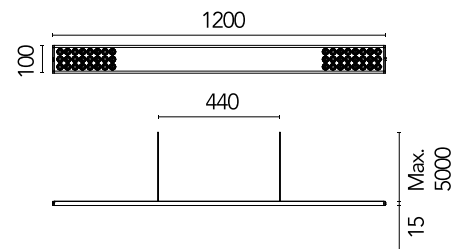

FLOS

05.5891.AP.CB Anodized Silver

Workmates Suspension Up&Down Full Spectrum Casambi NEW

Designed by FLOS Architectural, 2023

47.5W - 5398lm - 3500K - CRI> 98 - Beam° 66

Suspension luminaire. Up&Down emission. High-efficiency light source. Driver not included (accessory kit for remote or surface driver). For Non Dimming models, you can configure the Up&Down luminous flux in 70/30 and 40/60 ratios (select the accessory kit for the driver concerned). Adjustable suspension height. Mechanical union module available for modular lines for various units. UGR<19. EN12464 - cd/m² @ 65°<3000 compliant. Casambi, maximum distance between fixtures: 50m.

Are you a professional and your project needs consulting and support?

[BOOK AN APPOINTMENT](#)

Main specifications

Environments	Indoor dry location
Light source type	LED
Light sources included	yes
LED type	Top LED
Number of lamps	1
Power (W)	47.5
Source flux (lm)	6300
Lumen Output (lm)	5398

Physical

Colour	Anodized Silver
Cord colour	Transparent
Net weight (kg)	2.09
IP internal	20

Download

Mounting instructions [↓ PDF](#)

Photometric Files

LDT / IES [↓ ZIP](#)

Technical Drawings

2D [↓ ZIP](#)

3D [↓ ZIP](#)

Schematic light drawing

Photometric

Lighting type	Total
Light distribution	Symmetric
CCT (K)	3500
CRI>	98
Rf fidelity index	97
Rg gamut index	102
LED Life / Failure Ratio	L80B50>60.000h_Tc85°C
Beam angle C0-180 (°)	66
Beam angle C90-270 (°)	65
Extreme cut off	Yes
UGR _L	<10