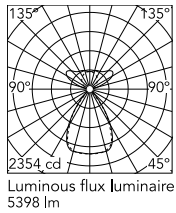

Physical

Colour	Anodized Silver
Cord colour	Transparent
Net weight (kg)	2.09
IP internal	20

Download

Mounting instructions [↓ PDF](#)

Photometric Files

LDT / IES [↓ ZIP](#)

Technical Drawings

2D [↓ ZIP](#)

3D [↓ ZIP](#)

Schematic light drawing

Photometric

Lighting type	Total
Light distribution	Symmetric
CCT (K)	3500
CRI>	98
Rf fidelity index	97
Rg gamut index	102
LED Life / Failure Ratio	L80B50>60.000h_Tc85°C
Beam angle C0-180 (°)	66
Beam angle C90-270 (°)	65
Extreme cut off	Yes
UGR _L	<10