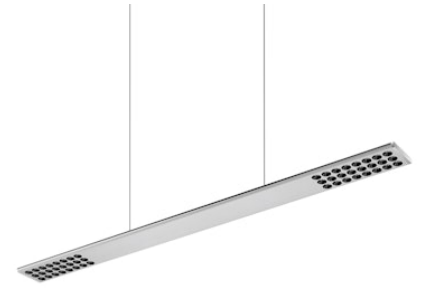

FLOS

05.5891.AP.CB Anodized Silver

Workmates Suspension Up&Down Full Spectrum Casambi NEW

Designed by FLOS Architectural, 2023

47.5W - 5398lm - 3500K - CRI> 98 - Beam° 66

Suspension luminaire. Up&Down emission. High-efficiency light source. Driver not included (accessory kit for remote or surface driver). For Non Dimming models, you can configure the Up&Down luminous flux in 70/30 and 40/60 ratios (select the accessory kit for the driver concerned). Adjustable suspension height. Mechanical union module available for modular lines for various units. UGR<19. EN12464 - cd/m² @ 65°<3000 compliant. Casambi, maximum distance between fixtures: 50m.

Are you a professional and your project needs consulting and support?

[BOOK AN APPOINTMENT](#)

Main specifications

Environments	Indoor dry location
Light source type	LED
Light sources included	yes
LED type	Top LED
Number of lamps	1
Power (W)	47.5
Source flux (lm)	6300
Lumen Output (lm)	5398

Physical

Colour	Anodized Silver
Cord colour	Transparent
Net weight (kg)	2.09
IP internal	20

Download

Mounting instructions [↓ PDF](#)

Photometric Files

LDT / IES [↓ ZIP](#)

Technical Drawings

2D [↓ ZIP](#)