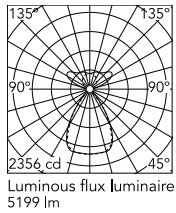

Physical

Colour	White
Cord colour	White
Net weight (kg)	2.09
IP internal	20

Download

[Mounting instructions](#) PDF

Photometric Files

[LDT / IES](#) ZIP

Technical Drawings

[2D](#) ZIP

[3D](#) ZIP

Schematic light drawing

Photometric

Lighting type	Total
Light distribution	Symmetric
CCT (K)	3500
CRI>	98
Rf fidelity index	97
Rg gamut index	102
LED Life / Failure Ratio	L80B50>60.000h_Tc85°C
Beam angle C0-180 (°)	66
Beam angle C90-270 (°)	65
Extreme cut off	Yes
UGR _L	<10