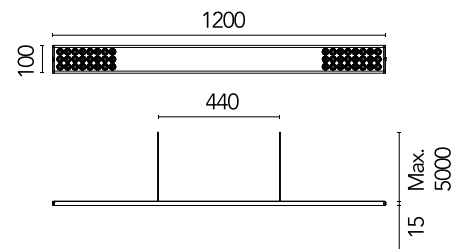

FLOS

05.5891.40.CB White

Workmates Suspension Up&Down Full Spectrum Casambi NEW

Designed by FLOS Architectural, 2023

47.5W - 5199lm - 3500K - CRI> 98 - Beam° 66

Suspension luminaire. Up&Down emission. High-efficiency light source. Driver not included (accessory kit for remote or surface driver). For Non Dimming models, you can configure the Up&Down luminous flux in 70/30 and 40/60 ratios (select the accessory kit for the driver concerned). Adjustable suspension height. Mechanical union module available for modular lines for various units. UGR<19. EN12464 - cd/m² @ 65°<3000 compliant. Casambi, maximum distance between fixtures: 50m.

Are you a professional and your project needs consulting and support?

[BOOK AN APPOINTMENT](#)

Main specifications

Environments	Indoor dry location
Light source type	LED
Light sources included	yes
LED type	Top LED
Number of lamps	1
Power (W)	47.5
Source flux (lm)	6300
Lumen Output (lm)	5199

Physical

Colour	White
Cord colour	White
Net weight (kg)	2.09
IP internal	20

Download

[Mounting instructions](#) PDF

Photometric Files

[LDT / IES](#) ZIP

Technical Drawings

[2D](#) ZIP

[3D](#) ZIP

Schematic light drawing

Photometric

Lighting type	Total
Light distribution	Symmetric
CCT (K)	3500
CRI>	98
Rf fidelity index	97
Rg gamut index	102
LED Life / Failure Ratio	L80B50>60.000h_Tc85°C
Beam angle C0-180 (°)	66
Beam angle C90-270 (°)	65
Extreme cut off	Yes
UGR _L	<10