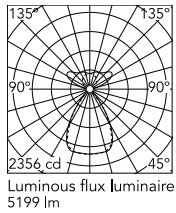

Physical

Colour	All White
Cord colour	White
Net weight (kg)	2.09
IP internal	20

Download

Mounting instructions [↓ PDF](#)

Photometric Files

LDT / IES [↓ ZIP](#)

Technical Drawings

2D [↓ ZIP](#)

3D [↓ ZIP](#)

Schematic light drawing

Ecodesign and Energy Labelling

Replaceable (LED only) light source by a professional

Replaceable control gear by a professional

Photometric

Lighting type	Total
Light distribution	Symmetric
CCT (K)	3500
CRI>	98
Rf fidelity index	97
Rg gamut index	102
LED Life / Failure Ratio	L80B50>60.000h_Tc85°C
Beam angle C0-180 (°)	66
Beam angle C90-270 (°)	65
Extreme cut off	Yes
UGR _L	<10