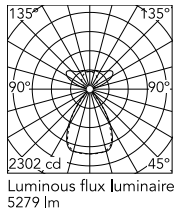

Physical

Colour	Anodized Silver
Cord colour	Transparent
Net weight (kg)	2.09
IP internal	20

Download

Mounting instructions [↓ PDF](#)

Photometric Files

LDT / IES [↓ ZIP](#)

Technical Drawings

2D [↓ ZIP](#)

3D [↓ ZIP](#)

Schematic light drawing

Photometric

Lighting type	Total
Light distribution	Symmetric
CCT (K)	3000
CRI>	98
Rf fidelity index	97
Rg gamut index	101
LED Life / Failure Ratio	L80B50>60.000h_Tc85°C
Beam angle C0-180 (°)	66
Beam angle C90-270 (°)	65
Extreme cut off	Yes
UGR _L	<10