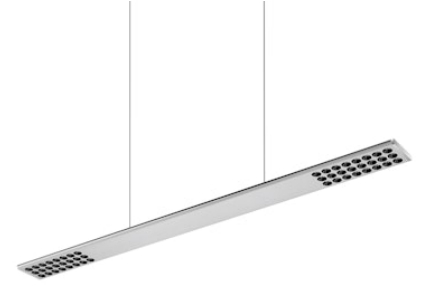

FLOS

05.5890.AP.CB Anodized Silver

Workmates Suspension Up&Down Full Spectrum Casambi NEW

Designed by FLOS Architectural, 2023

47.5W - 5279lm - 3000K - CRI> 98 - Beam° 66

Suspension luminaire. Up&Down emission. High-efficiency light source. Driver not included (accessory kit for remote or surface driver). For Non Dimming models, you can configure the Up&Down luminous flux in 70/30 and 40/60 ratios (select the accessory kit for the driver concerned). Adjustable suspension height. Mechanical union module available for modular lines for various units. UGR<19. EN12464 - cd/m² @ 65°<3000 compliant. Casambi, maximum distance between fixtures: 50m.

Are you a professional and your project needs consulting and support?

[BOOK AN APPOINTMENT](#)

Main specifications

Environments	Indoor dry location
Light source type	LED
Light sources included	yes
LED type	Top LED
Number of lamps	1
Power (W)	47.5
Source flux (lm)	6181
Lumen Output (lm)	5279

Physical

Colour	Anodized Silver
Cord colour	Transparent
Net weight (kg)	2.09
IP internal	20

Download

Mounting instructions [↓ PDF](#)

Photometric Files

LDT / IES [↓ ZIP](#)

Technical Drawings

2D [↓ ZIP](#)