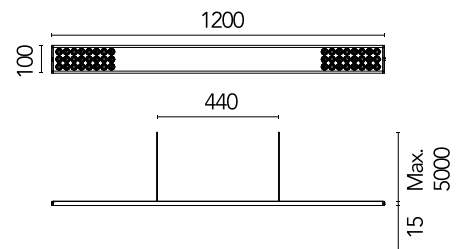

FLOS

05.5890.40.CB White

Workmates Suspension Up&Down Full Spectrum Casambi NEW

Designed by FLOS Architectural, 2023

47.5W - 5080lm - 3000K - CRI> 98 - Beam° 66

Suspension luminaire. Up&Down emission. High-efficiency light source. Driver not included (accessory kit for remote or surface driver). For Non Dimming models, you can configure the Up&Down luminous flux in 70/30 and 40/60 ratios (select the accessory kit for the driver concerned). Adjustable suspension height. Mechanical union module available for modular lines for various units. UGR<19. EN12464 - cd/m² @ 65°<3000 compliant. Casambi, maximum distance between fixtures: 50m.

Are you a professional and your project needs consulting and support?

[BOOK AN APPOINTMENT](#)

Main specifications

Environments	Indoor dry location
Light source type	LED
Light sources included	yes
LED type	Top LED
Number of lamps	1
Power (W)	47.5
Source flux (lm)	6181
Lumen Output (lm)	5080

Physical

Colour	White
Cord colour	White
Net weight (kg)	2.09
IP internal	20

Download

Mounting instructions [↓ PDF](#)

Photometric Files

LDT / IES [↓ ZIP](#)

Technical Drawings

2D [↓ ZIP](#)

3D [↓ ZIP](#)

Schematic light drawing

Photometric

Lighting type	Total
Light distribution	Symmetric
CCT (K)	3000
CRI>	98
Rf fidelity index	97
Rg gamut index	101
LED Life / Failure Ratio	L80B50>60.000h_Tc85°C
Beam angle C0-180 (°)	66
Beam angle C90-270 (°)	65
Extreme cut off	Yes
UGR _L	<10