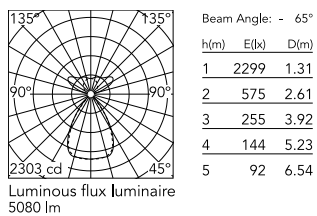

Physical

Colour	White
Cord colour	White
Net weight (kg)	2.09
IP internal	20

Download

Mounting instructions [↓ PDF](#)

Photometric Files

LDT / IES [↓ ZIP](#)

Technical Drawings

2D [↓ ZIP](#)

3D [↓ ZIP](#)

Schematic light drawing

Photometric

Lighting type	Total
Light distribution	Symmetric
CCT (K)	3000
CRI>	98
Rf fidelity index	97
Rg gamut index	101
LED Life / Failure Ratio	L80B50>60.000h_Tc85°C
Beam angle C0-180 (°)	66
Beam angle C90-270 (°)	65
Extreme cut off	Yes
UGR _L	<10