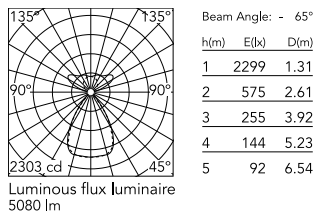

Physical

Colour	All White
Cord colour	White
Net weight (kg)	2.09
IP internal	20

Download

Mounting instructions [↓ PDF](#)

Photometric Files

LDT / IES [↓ ZIP](#)

Technical Drawings

2D [↓ ZIP](#)

3D [↓ ZIP](#)

Schematic light drawing

Photometric

Lighting type	Total
Light distribution	Symmetric
CCT (K)	3000
CRI>	98
Rf fidelity index	97
Rg gamut index	101
LED Life / Failure Ratio	L80B50>60.000h_Tc85°C
Beam angle C0-180 (°)	66
Beam angle C90-270 (°)	65
Extreme cut off	Yes
UGR _L	<10