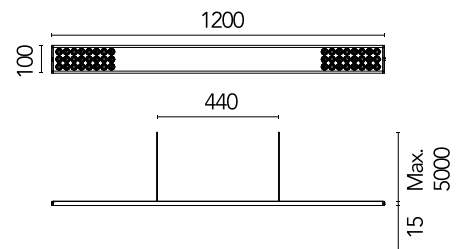

FLOS

05.5890.40.C6 All White

Workmates Suspension Up&Down Full Spectrum Casambi NEW

Designed by FLOS Architectural, 2023

47.5W - 5423lm - 3000K - CRI> 98 - Beam° 66

Suspension luminaire. Up&Down emission. High-efficiency light source. Driver not included (accessory kit for remote or surface driver). For Non Dimming models, you can configure the Up&Down luminous flux in 70/30 and 40/60 ratios (select the accessory kit for the driver concerned). Adjustable suspension height. Mechanical union module available for modular lines for various units. UGR<19. EN12464 - cd/m² @ 65°<3000 compliant. Casambi, maximum distance between fixtures: 50m.

Are you a professional and your project needs consulting and support?

[BOOK AN APPOINTMENT](#)

Main specifications

Environments	Indoor dry location
Light source type	LED
Light sources included	yes
LED type	Top LED
Number of lamps	1
Power (W)	47.5
Source flux (lm)	6181
Lumen Output (lm)	5423

Physical

Colour	All White
Cord colour	White
Net weight (kg)	2.09
IP internal	20

Download

Mounting instructions [↓ PDF](#)

Photometric Files

LDT / IES [↓ ZIP](#)

Technical Drawings

2D [↓ ZIP](#)

3D [↓ ZIP](#)

Schematic light drawing

Photometric

Lighting type	Total
Light distribution	Symmetric
CCT (K)	3000
CRI>	98
Rf fidelity index	97
Rg gamut index	101
LED Life / Failure Ratio	L80B50>60.000h_Tc85°C
Beam angle C0-180 (°)	66
Beam angle C90-270 (°)	65
Extreme cut off	Yes
UGR _L	<10