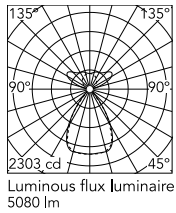

Physical

Colour	Black
Cord colour	Black
Net weight (kg)	2.09
IP internal	20

Download

Mounting instructions [↓ PDF](#)

Photometric Files

LDT / IES [↓ ZIP](#)

Technical Drawings

2D [↓ ZIP](#)

3D [↓ ZIP](#)

Schematic light drawing

Photometric

Lighting type	Total
Light distribution	Symmetric
CCT (K)	3000
CRI>	98
Rf fidelity index	97
Rg gamut index	101
LED Life / Failure Ratio	L80B50>60.000h_Tc85°C
Beam angle C0-180 (°)	66
Beam angle C90-270 (°)	65
Extreme cut off	Yes
UGR _L	<10