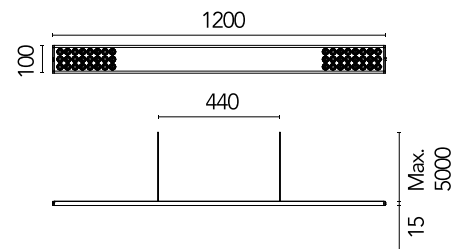

FLOS

05.5890.14.CB Black

Workmates Suspension Up&Down Full Spectrum Casambi NEW

Designed by FLOS Architectural, 2023

47.5W - 5080lm - 3000K - CRI> 98 - Beam° 66

Suspension luminaire. Up&Down emission. High-efficiency light source. Driver not included (accessory kit for remote or surface driver). For Non Dimming models, you can configure the Up&Down luminous flux in 70/30 and 40/60 ratios (select the accessory kit for the driver concerned). Adjustable suspension height. Mechanical union module available for modular lines for various units. UGR<19. EN12464 - cd/m² @ 65°<3000 compliant. Casambi, maximum distance between fixtures: 50m.

Are you a professional and your project needs consulting and support?

[BOOK AN APPOINTMENT](#)

Main specifications

Environments	Indoor dry location
Light source type	LED
Light sources included	yes
LED type	Top LED
Number of lamps	1
Power (W)	47.5
Source flux (lm)	6181
Lumen Output (lm)	5080

Physical

Colour	Black
Cord colour	Black
Net weight (kg)	2.09
IP internal	20

Download

Mounting instructions [↓ PDF](#)

Photometric Files

LDT / IES [↓ ZIP](#)

Technical Drawings

2D [↓ ZIP](#)

3D [↓ ZIP](#)

Schematic light drawing

Photometric

Lighting type	Total
Light distribution	Symmetric
CCT (K)	3000
CRI>	98
Rf fidelity index	97
Rg gamut index	101
LED Life / Failure Ratio	L80B50>60.000h_Tc85°C
Beam angle C0-180 (°)	66
Beam angle C90-270 (°)	65
Extreme cut off	Yes
UGR _L	<10