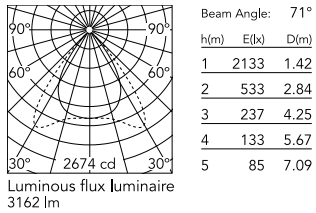

Physical

Colour	Anodized Silver
Cord colour	Transparent
Cord length (mm)	5000
Net weight (kg)	1.86
IP internal	20

Download

Mounting instructions [↓ PDF](#)

Photometric Files

LDT / IES [↓ ZIP](#)

Technical Drawings

2D [↓ ZIP](#)

3D [↓ ZIP](#)

Schematic light drawing

Photometric

Lighting type	Total
Light distribution	Asymmetric
CCT (K)	4000
CRI>	90
McAdam steps (SDCM)	3
Rf fidelity index	89
Rg gamut index	98
LED Life / Failure Ratio	L80B50>60.000h_Tc85°C
Beam angle C0-180 (°)	71
Beam angle C90-270 (°)	81
Extreme cut off	Yes
UGR _L	<16