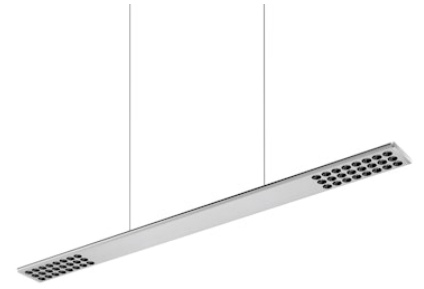

FLOS

05.6327.AP.CB Anodized Silver

Workmates Suspension Down High Efficiency

Designed by FLOS Architectural, 2023

LED - Top LED - 26W - 3162lm - 4000K - CRI> 90 - Beam° 71

Suspension luminaire. Down emission. High-efficiency light source. Driver not included (accessory kit for remote or surface driver). Adjustable suspension height. Mechanical union module available for modular lines for various units. UGR<19. EN12464 - cd/m² @ 65°<3000 compliant. Casambi, maximum distance between fixtures: 50m.

Are you a professional and your project needs consulting and support?

[BOOK AN APPOINTMENT](#)

Main specifications

Mounting	Suspension
Environments	Indoor dry location
Light source type	LED
Light sources included	Yes
LED type	Top LED
Lamp category	LED
Number of lamps	1
Power (W)	26
System power (W)	28
Source flux (lm)	4384
Lumen Output (lm)	3162

Physical

Colour	Anodized Silver
Cord colour	Transparent
Cord length (mm)	5000
Net weight (kg)	1.86
IP internal	20

Download

Mounting instructions [↓ PDF](#)

Photometric Files

LDT / IES [↓ ZIP](#)

Technical Drawings