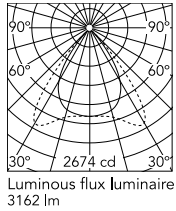

Physical

Colour	White
Cord colour	White
Cord length (mm)	5000
Net weight (kg)	1.86
IP internal	20

Download

Mounting instructions [↓ PDF](#)

Photometric Files

LDT / IES [↓ ZIP](#)

Technical Drawings

2D [↓ ZIP](#)

3D [↓ ZIP](#)

Schematic light drawing

Photometric

Lighting type	Total
Light distribution	Asymmetric
CCT (K)	4000
CRI>	90
McAdam steps (SDCM)	3
Rf fidelity index	89
Rg gamut index	98
LED Life / Failure Ratio	L80B50>60.000h_Tc85°C
Beam angle C0-180 (°)	71
Beam angle C90-270 (°)	81
Extreme cut off	Yes
UGR _L	<16