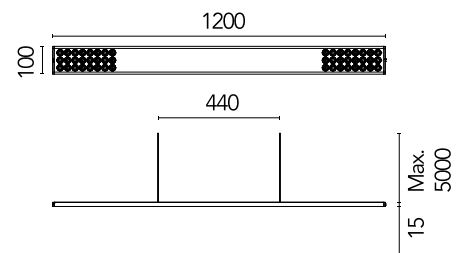

FLOS

05.6327.40.CB White

Workmates Suspension Down High Efficiency

Designed by FLOS Architectural, 2023

LED - Top LED - 26W - 3162lm - 4000K - CRI> 90 - Beam° 71

Suspension luminaire. Down emission. High-efficiency light source. Driver not included (accessory kit for remote or surface driver). Adjustable suspension height. Mechanical union module available for modular lines for various units. UGR<19. EN12464 - cd/m² @ 65°<3000 compliant. Casambi, maximum distance between fixtures: 50m.

Are you a professional and your project needs consulting and support?

[BOOK AN APPOINTMENT](#)

Main specifications

Mounting	Suspension
Environments	Indoor dry location
Light source type	LED
Light sources included	Yes
LED type	Top LED
Lamp category	LED
Number of lamps	1
Power (W)	26
System power (W)	28
Source flux (lm)	4384
Lumen Output (lm)	3162

Physical

Colour	White
Cord colour	White
Cord length (mm)	5000
Net weight (kg)	1.86
IP internal	20

Download

Mounting instructions [↓ PDF](#)

Photometric Files

LDT / IES [↓ ZIP](#)

Technical Drawings

2D [↓ ZIP](#)

3D [↓ ZIP](#)

Schematic light drawing

Photometric

Lighting type	Total
Light distribution	Asymmetric
CCT (K)	4000
CRI>	90
McAdam steps (SDCM)	3
Rf fidelity index	89
Rg gamut index	98
LED Life / Failure Ratio	L80B50>60.000h_Tc85°C
Beam angle C0-180 (°)	71
Beam angle C90-270 (°)	81
Extreme cut off	Yes
UGR _L	<16