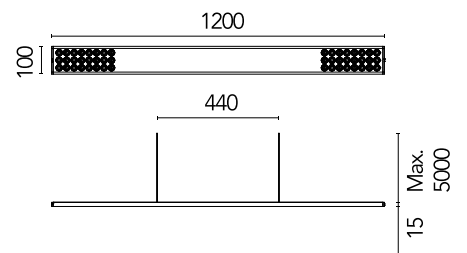

## Workmates Suspension Down High Efficiency

Designed by FLOS Architectural, 2023

LED - Top LED - 26W - 3408lm - 4000K - CRI> 90 - Beam° 71

Suspension luminaire. Down emission. High-efficiency light source. Driver not included (accessory kit for remote or surface driver). Adjustable suspension height. Mechanical union module available for modular lines for various units. UGR<19. EN12464 - cd/m<sup>2</sup> @ 65°<3000 compliant. Casambi, maximum distance between fixtures: 50m.

### Physical

Colour	All White
Cord colour	White
Cord length (mm)	5000
Net weight (kg)	1.86
IP internal	20