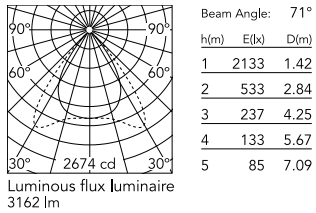

Physical

Colour	Black
Cord colour	Black
Cord length (mm)	5000
Net weight (kg)	1.86
IP internal	20

Download

Mounting instructions [↓ PDF](#)

Photometric Files

LDT / IES [↓ ZIP](#)

Technical Drawings

2D [↓ ZIP](#)

3D [↓ ZIP](#)

Schematic light drawing

Photometric

Lighting type	Total
Light distribution	Asymmetric
CCT (K)	4000
CRI>	90
McAdam steps (SDCM)	3
Rf fidelity index	89
Rg gamut index	98
LED Life / Failure Ratio	L80B50>60.000h_Tc85°C
Beam angle C0-180 (°)	71
Beam angle C90-270 (°)	81
Extreme cut off	Yes
UGR _L	<16