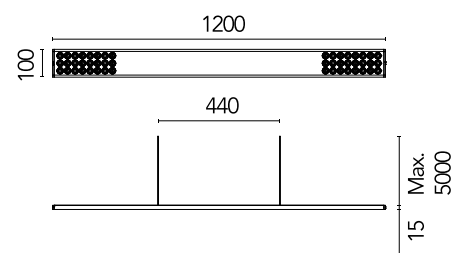

FLOS

05.6326.AP.CB Anodized Silver

Workmates Suspension Down High Efficiency

Designed by FLOS Architectural, 2023

LED - Top LED - 26W - 2999lm - 3500K - CRI> 90 - Beam° 71

Suspension luminaire. Down emission. High-efficiency light source. Driver not included (accessory kit for remote or surface driver). Adjustable suspension height. Mechanical union module available for modular lines for various units. UGR<19. EN12464 - cd/m² @ 65°<3000 compliant. Casambi, maximum distance between fixtures: 50m.

Are you a professional and your project needs consulting and support?

[BOOK AN APPOINTMENT](#)

Main specifications

Mounting	Suspension
Environments	Indoor dry location
Light source type	LED
Light sources included	Yes
LED type	Top LED
Lamp category	LED
Number of lamps	1
Power (W)	26
System power (W)	28
Source flux (lm)	4158
Lumen Output (lm)	2999

Physical

Colour	Anodized Silver
Cord colour	Transparent
Cord length (mm)	5000
Net weight (kg)	1.86
IP internal	20

Download

Mounting instructions [↓ PDF](#)

Photometric Files

LDT / IES [↓ ZIP](#)

Technical Drawings

2D [↓ ZIP](#)

3D [↓ ZIP](#)

Schematic light drawing

Photometric

Lighting type	Total
Light distribution	Asymmetric
CCT (K)	3500
CRI>	90
McAdam steps (SDCM)	3
Rf fidelity index	89
Rg gamut index	106
LED Life / Failure Ratio	L80B50>60.000h_Tc85°C
Beam angle C0-180 (°)	71
Beam angle C90-270 (°)	81
Extreme cut off	Yes
UGR _L	<16