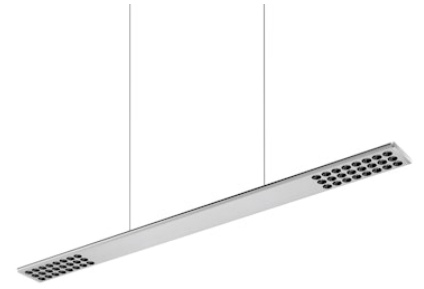

FLOS

05.6326.AP.CB Anodized Silver

Workmates Suspension Down High Efficiency

Designed by FLOS Architectural, 2023

LED - Top LED - 26W - 2999lm - 3500K - CRI> 90 - Beam° 71

Suspension luminaire. Down emission. High-efficiency light source. Driver not included (accessory kit for remote or surface driver). Adjustable suspension height. Mechanical union module available for modular lines for various units. UGR<19. EN12464 - cd/m² @ 65°<3000 compliant. Casambi, maximum distance between fixtures: 50m.

Are you a professional and your project needs consulting and support?

[BOOK AN APPOINTMENT](#)

Main specifications

Mounting	Suspension
Environments	Indoor dry location
Light source type	LED
Light sources included	Yes
LED type	Top LED
Lamp category	LED
Number of lamps	1
Power (W)	26
System power (W)	28
Source flux (lm)	4158
Lumen Output (lm)	2999

Physical

Colour	Anodized Silver
Cord colour	Transparent
Cord length (mm)	5000
Net weight (kg)	1.86
IP internal	20

Download

Mounting instructions [↓ PDF](#)

Photometric Files

LDT / IES [↓ ZIP](#)

Technical Drawings