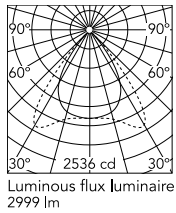

Physical

Colour	Anodized Silver
Cord colour	Transparent
Cord length (mm)	5000
Net weight (kg)	1.86
IP internal	20

Download

Mounting instructions [↓ PDF](#)

Photometric Files

LDT / IES [↓ ZIP](#)

Technical Drawings

2D [↓ ZIP](#)

3D [↓ ZIP](#)

Schematic light drawing

Photometric

Lighting type	Total
Light distribution	Asymmetric
CCT (K)	3500
CRI>	90
McAdam steps (SDCM)	3
Rf fidelity index	89
Rg gamut index	106
LED Life / Failure Ratio	L80B50>60.000h_Tc85°C
Beam angle C0-180 (°)	71
Beam angle C90-270 (°)	81
Extreme cut off	Yes
UGR _L	<16