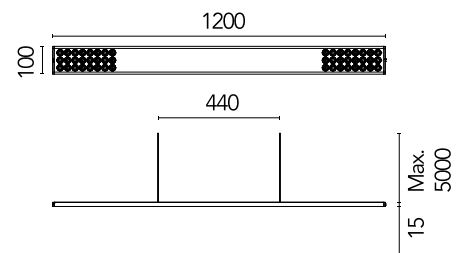

FLOS

05.6326.40.CB White

Workmates Suspension Down High Efficiency

Designed by FLOS Architectural, 2023

LED - Top LED - 26W - 2999lm - 3500K - CRI> 90 - Beam° 71

Suspension luminaire. Down emission. High-efficiency light source. Driver not included (accessory kit for remote or surface driver). Adjustable suspension height. Mechanical union module available for modular lines for various units. UGR<19. EN12464 - cd/m² @ 65°<3000 compliant. Casambi, maximum distance between fixtures: 50m.

Are you a professional and your project needs consulting and support?

[BOOK AN APPOINTMENT](#)

Main specifications

Mounting	Suspension
Environments	Indoor dry location
Light source type	LED
Light sources included	Yes
LED type	Top LED
Lamp category	LED
Number of lamps	1
Power (W)	26
System power (W)	28
Source flux (lm)	4158
Lumen Output (lm)	2999

Physical

Colour	White
Cord colour	White
Cord length (mm)	5000
Net weight (kg)	1.86
IP internal	20

Download

Mounting instructions [↓ PDF](#)

Photometric Files

LDT / IES [↓ ZIP](#)

Technical Drawings

2D [↓ ZIP](#)

3D [↓ ZIP](#)

Schematic light drawing

Beam Angle: 71°

h(m)	E(lx)	D(m)
1	2023	1.42
2	506	2.84
3	225	4.25
4	126	5.67
5	81	7.09

Luminous flux Luminaire
2999 lm

Photometric

Lighting type	Total
Light distribution	Asymmetric
CCT (K)	3500
CRI>	90
McAdam steps (SDCM)	3
Rf fidelity index	89
Rg gamut index	106
LED Life / Failure Ratio	L80B50>60.000h_Tc85°C
Beam angle C0-180 (°)	71
Beam angle C90-270 (°)	81
Extreme cut off	Yes
UGR _L	<16