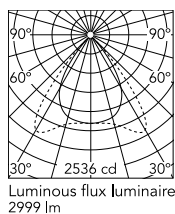

Physical

Colour	White
Cord colour	White
Cord length (mm)	5000
Net weight (kg)	1.86
IP internal	20

Download

Mounting instructions [↓ PDF](#)

Photometric Files

LDT / IES [↓ ZIP](#)

Technical Drawings

2D [↓ ZIP](#)

3D [↓ ZIP](#)

Schematic light drawing

Beam Angle: 71°

h(m)	E(lx)	D(m)
1	2023	1.42
2	506	2.84
3	225	4.25
4	126	5.67
5	81	7.09

Luminous flux Luminaire
2999 lm

Photometric

Lighting type	Total
Light distribution	Asymmetric
CCT (K)	3500
CRI>	90
McAdam steps (SDCM)	3
Rf fidelity index	89
Rg gamut index	106
LED Life / Failure Ratio	L80B50>60.000h_Tc85°C
Beam angle C0-180 (°)	71
Beam angle C90-270 (°)	81
Extreme cut off	Yes
UGR _L	<16