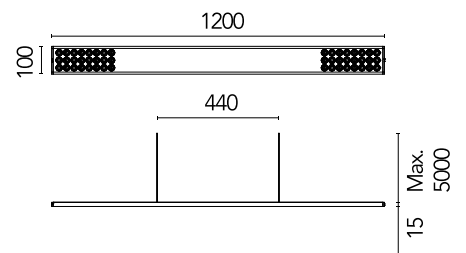

FLOS

05.6326.40.C6 All White

Workmates Suspension Down High Efficiency Designed by FLOS Architectural, 2023

LED - Top LED - 26W - 3232lm - 3500K - CRI> 90 - Beam° 71

Suspension luminaire. Down emission. High-efficiency light source. Driver not included (accessory kit for remote or surface driver). Adjustable suspension height. Mechanical union module available for modular lines for various units. UGR<19. EN12464 - cd/m2 @ 65°<3000 compliant. Casambi, maximum distance between fixtures: 50m.

Are you a professional and your project needs consulting and support?

[BOOK AN APPOINTMENT](#)

Main specifications

Mounting	Suspension
Environments	Indoor dry location
Light source type	LED
Light sources included	Yes
LED type	Top LED
Lamp category	LED
Number of lamps	1
Power (W)	26
System power (W)	28
Source flux (lm)	4158
Lumen Output (lm)	3232

Physical

Colour	All White
Cord colour	White
Cord length (mm)	5000
Net weight (kg)	1.86
IP internal	20

Download

Mounting instructions [↓ PDF](#)

Photometric Files

LDT / IES [↓ ZIP](#)

Technical Drawings

2D [↓ ZIP](#)

3D [↓ ZIP](#)

Schematic light drawing

Photometric

Lighting type	Total
Light distribution	Asymmetric
CCT (K)	3500
CRI>	90
McAdam steps (SDCM)	3
Rf fidelity index	89
Rg gamut index	106
LED Life / Failure Ratio	L80B50>60.000h_Tc85°C
Beam angle C0-180 (°)	71
Beam angle C90-270 (°)	81
Extreme cut off	Yes
UGR _L	<19