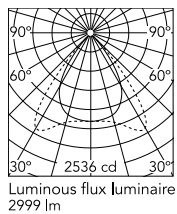

Physical

Colour	All White
Cord colour	White
Cord length (mm)	5000
Net weight (kg)	1.86
IP internal	20

Download

Mounting instructions [↓ PDF](#)

Photometric Files

LDT / IES [↓ ZIP](#)

Technical Drawings

2D [↓ ZIP](#)

3D [↓ ZIP](#)

Schematic light drawing

Photometric

Lighting type	Total
Light distribution	Asymmetric
CCT (K)	3500
CRI>	90
McAdam steps (SDCM)	3
Rf fidelity index	89
Rg gamut index	106
LED Life / Failure Ratio	L80B50>60.000h_Tc85°C
Beam angle C0-180 (°)	71
Beam angle C90-270 (°)	81
Extreme cut off	Yes
UGR _L	<19