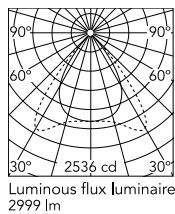

Physical

Colour	Black
Cord colour	Black
Cord length (mm)	5000
Net weight (kg)	1.86
IP internal	20

Download

Mounting instructions [↓ PDF](#)

Photometric Files

LDT / IES [↓ ZIP](#)

Technical Drawings

2D [↓ ZIP](#)

3D [↓ ZIP](#)

Schematic light drawing

Photometric

Lighting type	Total
Light distribution	Asymmetric
CCT (K)	3500
CRI>	90
McAdam steps (SDCM)	3
Rf fidelity index	89
Rg gamut index	106
LED Life / Failure Ratio	L80B50>60.000h_Tc85°C
Beam angle C0-180 (°)	71
Beam angle C90-270 (°)	81
Extreme cut off	Yes
UGR _L	<16