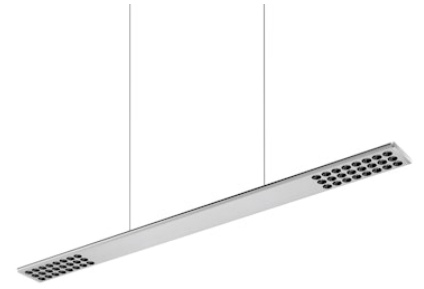

FLOS

05.6325.AP.CB Anodized Silver

Workmates Suspension Down High Efficiency

Designed by FLOS Architectural, 2023

LED - Top LED - 26W - 2985lm - 3000K - CRI> 90 - Beam° 71

Suspension luminaire. Down emission. High-efficiency light source. Driver not included (accessory kit for remote or surface driver). Adjustable suspension height. Mechanical union module available for modular lines for various units. UGR<19. EN12464 - cd/m² @ 65°<3000 compliant. Casambi, maximum distance between fixtures: 50m.

Are you a professional and your project needs consulting and support?

[BOOK AN APPOINTMENT](#)

Main specifications

Mounting	Suspension
Environments	Indoor dry location
Light source type	LED
Light sources included	Yes
LED type	Top LED
Lamp category	LED
Number of lamps	1
Power (W)	26
System power (W)	28
Source flux (lm)	4138
Lumen Output (lm)	2985

Physical

Colour	Anodized Silver
Cord colour	Transparent
Cord length (mm)	5000
Net weight (kg)	1.86
IP internal	20

Download

Mounting instructions [↓ PDF](#)

Photometric Files

LDT / IES [↓ ZIP](#)

Technical Drawings