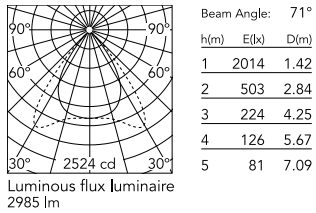

Physical

Colour	Anodized Silver
Cord colour	Transparent
Cord length (mm)	5000
Net weight (kg)	1.86
IP internal	20

Download

Mounting instructions [↓ PDF](#)

Photometric Files

LDT / IES [↓ ZIP](#)

Technical Drawings

2D [↓ ZIP](#)

3D [↓ ZIP](#)

Schematic light drawing

Photometric

Lighting type	Total
Light distribution	Asymmetric
CCT (K)	3000
CRI>	90
McAdam steps (SDCM)	3
Rf fidelity index	89
Rg gamut index	103
LED Life / Failure Ratio	L80B50>60.000h_Tc85°C
Beam angle C0-180 (°)	71
Beam angle C90-270 (°)	81
Extreme cut off	Yes
UGR _L	<16