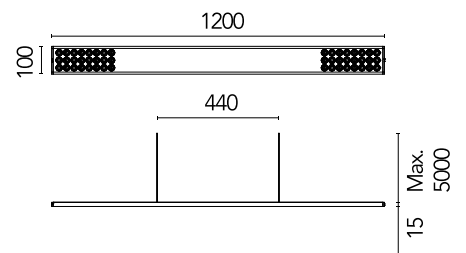

## Workmates Suspension Down High Efficiency

Designed by FLOS Architectural, 2023

LED - Top LED - 26W - 2985lm - 3000K - CRI> 90 - Beam° 71

Suspension luminaire. Down emission. High-efficiency light source. Driver not included (accessory kit for remote or surface driver). Adjustable suspension height. Mechanical union module available for modular lines for various units. UGR<19. EN12464 - cd/m<sup>2</sup> @ 65°<3000 compliant. Casambi, maximum distance between fixtures: 50m.

### Physical

|                  |       |
|------------------|-------|
| Colour           | White |
| Cord colour      | White |
| Cord length (mm) | 5000  |
| Net weight (kg)  | 1.86  |
| IP internal      | 20    |