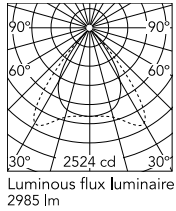

Schematic light drawing