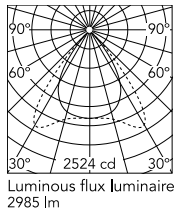

Physical

Colour	All White
Cord colour	White
Cord length (mm)	5000
Net weight (kg)	1.86
IP internal	20

Download

Mounting instructions [↓ PDF](#)

Photometric Files

LDT / IES [↓ ZIP](#)

Technical Drawings

2D [↓ ZIP](#)

3D [↓ ZIP](#)

Schematic light drawing

Photometric

Lighting type	Total
Light distribution	Asymmetric
CCT (K)	3000
CRI>	90
McAdam steps (SDCM)	3
Rf fidelity index	89
Rg gamut index	103
LED Life / Failure Ratio	L80B50>60.000h_Tc85°C
Beam angle C0-180 (°)	71
Beam angle C90-270 (°)	81
Extreme cut off	Yes
UGR _L	<19