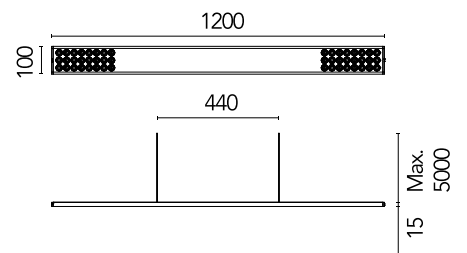

FLOS

05.6325.40.C6 All White

Workmates Suspension Down High Efficiency

Designed by FLOS Architectural, 2023

LED - Top LED - 26W - 3216lm - 3000K - CRI> 90 - Beam° 71

Suspension luminaire. Down emission. High-efficiency light source. Driver not included (accessory kit for remote or surface driver). Adjustable suspension height. Mechanical union module available for modular lines for various units. UGR<19. EN12464 - cd/m² @ 65°<3000 compliant. Casambi, maximum distance between fixtures: 50m.

Are you a professional and your project needs consulting and support?

[BOOK AN APPOINTMENT](#)

Main specifications

Mounting	Suspension
Environments	Indoor dry location
Light source type	LED
Light sources included	Yes
LED type	Top LED
Lamp category	LED
Number of lamps	1
Power (W)	26
System power (W)	28
Source flux (lm)	4138
Lumen Output (lm)	3216

Physical

Colour	All White
Cord colour	White
Cord length (mm)	5000
Net weight (kg)	1.86
IP internal	20

Download

Mounting instructions [↓ PDF](#)

Photometric Files

LDT / IES [↓ ZIP](#)

Technical Drawings

2D [↓ ZIP](#)

3D [↓ ZIP](#)

Schematic light drawing

Photometric

Lighting type	Total
Light distribution	Asymmetric
CCT (K)	3000
CRI>	90
McAdam steps (SDCM)	3
Rf fidelity index	89
Rg gamut index	103
LED Life / Failure Ratio	L80B50>60.000h_Tc85°C
Beam angle C0-180 (°)	71
Beam angle C90-270 (°)	81
Extreme cut off	Yes
UGR _L	<19