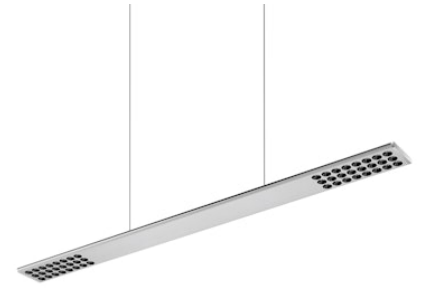

FLOS

05.6322.AP.CB Anodized Silver

Workmates Suspension Down High Efficiency

Designed by FLOS Architectural, 2023

LED - Top LED - 26W - 3376lm - 4000K - CRI> 90 - Beam° 73

Suspension luminaire. Down emission. High-efficiency light source. Driver not included (accessory kit for remote or surface driver). Adjustable suspension height. Mechanical union module available for modular lines for various units. UGR<19. EN12464 - cd/m² @ 65°<3000 compliant. Casambi, maximum distance between fixtures: 50m.

Are you a professional and your project needs consulting and support?

[BOOK AN APPOINTMENT](#)

Main specifications

Mounting	Suspension
Environments	Indoor dry location
Light source type	LED
Light sources included	Yes
LED type	Top LED
Lamp category	LED
Number of lamps	1
Power (W)	26
System power (W)	28
Source flux (lm)	4384
Lumen Output (lm)	3376

Physical

Colour	Anodized Silver
Cord colour	Transparent
Cord length (mm)	5000
Net weight (kg)	1.86
IP internal	20

Download

[Mounting instructions](#) PDF

Photometric Files

[LDT / IES](#) ZIP

Technical Drawings