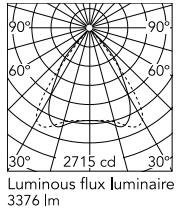

Physical

Colour	Anodized Silver
Cord colour	Transparent
Cord length (mm)	5000
Net weight (kg)	1.86
IP internal	20

Download

[Mounting instructions](#) PDF

Photometric Files

[LDT / IES](#) ZIP

Technical Drawings

[2D](#) ZIP

[3D](#) ZIP

Schematic light drawing

Photometric

Lighting type	Total
Light distribution	Symmetric
CCT (K)	4000
CRI>	90
McAdam steps (SDCM)	3
Rf fidelity index	89
Rg gamut index	98
LED Life / Failure Ratio	L80B50>60.000h_Tc85°C
Beam angle C0-180 (°)	73
Beam angle C90-270 (°)	75
Extreme cut off	Yes
UGR _L	<19