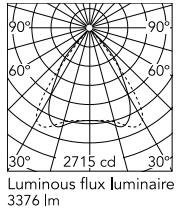

Physical

Colour	White
Cord colour	White
Cord length (mm)	5000
Net weight (kg)	1.86
IP internal	20

Download

Mounting instructions [↓ PDF](#)

Photometric Files

LDT / IES [↓ ZIP](#)

Technical Drawings

2D [↓ ZIP](#)

3D [↓ ZIP](#)

Schematic light drawing

Photometric

Lighting type	Total
Light distribution	Symmetric
CCT (K)	4000
CRI>	90
McAdam steps (SDCM)	3
Rf fidelity index	89
Rg gamut index	98
LED Life / Failure Ratio	L80B50>60.000h_Tc85°C
Beam angle C0-180 (°)	73
Beam angle C90-270 (°)	75
Extreme cut off	Yes
UGR _L	<19