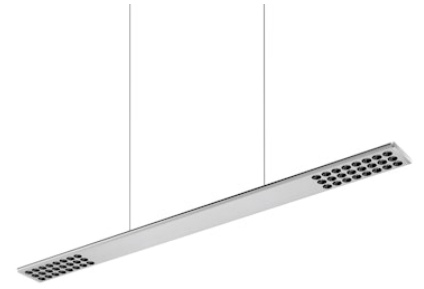

FLOS

05.6321.AP.CB Anodized Silver

Workmates Suspension Down High Efficiency

Designed by FLOS Architectural, 2023

LED - Top LED - 26W - 3202lm - 3500K - CRI> 90 - Beam° 73

Suspension luminaire. Down emission. High-efficiency light source. Driver not included (accessory kit for remote or surface driver). Adjustable suspension height. Mechanical union module available for modular lines for various units. UGR<19. EN12464 - cd/m² @ 65°<3000 compliant. Casambi, maximum distance between fixtures: 50m.

Are you a professional and your project needs consulting and support?

[BOOK AN APPOINTMENT](#)

Main specifications

Mounting	Suspension
Environments	Indoor dry location
Light source type	LED
Light sources included	Yes
LED type	Top LED
Lamp category	LED
Number of lamps	1
Power (W)	26
System power (W)	28
Source flux (lm)	4158
Lumen Output (lm)	3202

Physical

Colour	Anodized Silver
Cord colour	Transparent
Cord length (mm)	5000
Net weight (kg)	1.86
IP internal	20

Download

[Mounting instructions](#) PDF

Photometric Files

[LDT / IES](#) ZIP

Technical Drawings