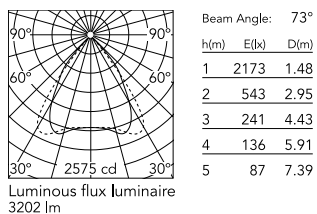

Physical

Colour	Anodized Silver
Cord colour	Transparent
Cord length (mm)	5000
Net weight (kg)	1.86
IP internal	20

Download

[Mounting instructions](#) PDF

Photometric Files

[LDT / IES](#) ZIP

Technical Drawings

[2D](#) ZIP

[3D](#) ZIP

Schematic light drawing

Photometric

Lighting type	Total
Light distribution	Symmetric
CCT (K)	3500
CRI>	90
McAdam steps (SDCM)	3
Rf fidelity index	89
Rg gamut index	106
LED Life / Failure Ratio	L80B50>60.000h_Tc85°C
Beam angle C0-180 (°)	73
Beam angle C90-270 (°)	75
Extreme cut off	Yes
UGR _L	<19