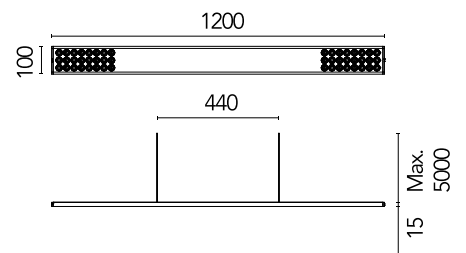

FLOS

05.6321.AP.CB Anodized Silver

Workmates Suspension Down High Efficiency

Designed by FLOS Architectural, 2023

LED - Top LED - 26W - 3202lm - 3500K - CRI> 90 - Beam° 73

Suspension luminaire. Down emission. High-efficiency light source. Driver not included (accessory kit for remote or surface driver). Adjustable suspension height. Mechanical union module available for modular lines for various units. UGR<19. EN12464 - cd/m² @ 65°<3000 compliant. Casambi, maximum distance between fixtures: 50m.

Are you a professional and your project needs consulting and support?

[BOOK AN APPOINTMENT](#)

Main specifications

Mounting	Suspension
Environments	Indoor dry location
Light source type	LED
Light sources included	Yes
LED type	Top LED
Lamp category	LED
Number of lamps	1
Power (W)	26
System power (W)	28
Source flux (lm)	4158
Lumen Output (lm)	3202

Physical

Colour	Anodized Silver
Cord colour	Transparent
Cord length (mm)	5000
Net weight (kg)	1.86
IP internal	20

Download

[Mounting instructions](#) PDF

Photometric Files

[LDT / IES](#) ZIP

Technical Drawings

[2D](#) ZIP

[3D](#) ZIP

Schematic light drawing

Photometric

Lighting type	Total
Light distribution	Symmetric
CCT (K)	3500
CRI>	90
McAdam steps (SDCM)	3
Rf fidelity index	89
Rg gamut index	106
LED Life / Failure Ratio	L80B50>60.000h_Tc85°C
Beam angle C0-180 (°)	73
Beam angle C90-270 (°)	75
Extreme cut off	Yes
UGR _L	<19