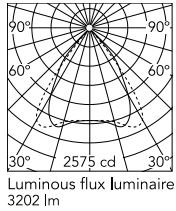

Physical

Colour	All White
Cord colour	White
Cord length (mm)	5000
Net weight (kg)	1.86
IP internal	20

Download

Mounting instructions [↓ PDF](#)

Photometric Files

LDT / IES [↓ ZIP](#)

Technical Drawings

2D [↓ ZIP](#)

3D [↓ ZIP](#)

Schematic light drawing

Photometric

Lighting type	Total
Light distribution	Symmetric
CCT (K)	3500
CRI>	90
McAdam steps (SDCM)	3
Rf fidelity index	89
Rg gamut index	106
LED Life / Failure Ratio	L80B50>60.000h_Tc85°C
Beam angle C0-180 (°)	73
Beam angle C90-270 (°)	74
Extreme cut off	Yes
UGR _L	<19