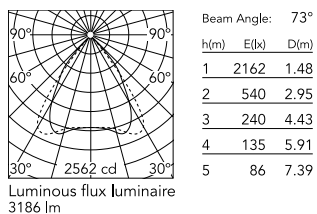

Physical

Colour	Anodized Silver
Cord colour	Transparent
Cord length (mm)	5000
Net weight (kg)	1.86
IP internal	20

Download

Mounting instructions [↓ PDF](#)

Photometric Files

LDT / IES [↓ ZIP](#)

Technical Drawings

2D [↓ ZIP](#)

3D [↓ ZIP](#)

Schematic light drawing

Photometric

Lighting type	Total
Light distribution	Symmetric
CCT (K)	3000
CRI>	90
McAdam steps (SDCM)	3
Rf fidelity index	89
Rg gamut index	103
LED Life / Failure Ratio	L80B50>60.000h_Tc85°C
Beam angle C0-180 (°)	73
Beam angle C90-270 (°)	75
Extreme cut off	Yes
UGR _L	<19