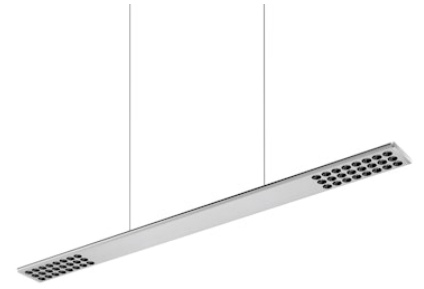

FLOS

05.6320.AP.CB Anodized Silver

Workmates Suspension Down High Efficiency

Designed by FLOS Architectural, 2023

LED - Top LED - 26W - 3186lm - 3000K - CRI> 90 - Beam° 73

Suspension luminaire. Down emission. High-efficiency light source. Driver not included (accessory kit for remote or surface driver). Adjustable suspension height. Mechanical union module available for modular lines for various units. UGR<19. EN12464 - cd/m² @ 65°<3000 compliant. Casambi, maximum distance between fixtures: 50m.

Are you a professional and your project needs consulting and support?

[BOOK AN APPOINTMENT](#)

Main specifications

Mounting	Suspension
Environments	Indoor dry location
Light source type	LED
Light sources included	Yes
LED type	Top LED
Lamp category	LED
Number of lamps	1
Power (W)	26
System power (W)	28
Source flux (lm)	4138
Lumen Output (lm)	3186

Physical

Colour	Anodized Silver
Cord colour	Transparent
Cord length (mm)	5000
Net weight (kg)	1.86
IP internal	20

Download

Mounting instructions [↓ PDF](#)

Photometric Files

LDT / IES [↓ ZIP](#)

Technical Drawings