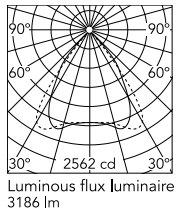

Physical

Colour	White
Cord colour	White
Cord length (mm)	5000
Net weight (kg)	1.86
IP internal	20

Download

Mounting instructions [↓ PDF](#)

Photometric Files

LDT / IES [↓ ZIP](#)

Technical Drawings

2D [↓ ZIP](#)

3D [↓ ZIP](#)

Schematic light drawing

Photometric

Lighting type	Total
Light distribution	Symmetric
CCT (K)	3000
CRI>	90
McAdam steps (SDCM)	3
Rf fidelity index	89
Rg gamut index	103
LED Life / Failure Ratio	L80B50>60.000h_Tc85°C
Beam angle C0-180 (°)	73
Beam angle C90-270 (°)	75
Extreme cut off	Yes
UGR _L	<19