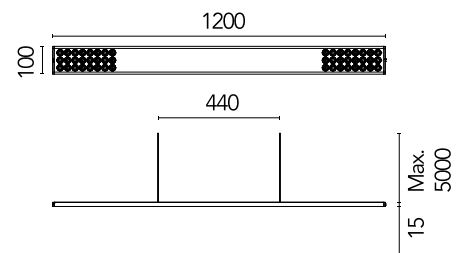

FLOS

05.6320.40.CB White

Workmates Suspension Down High Efficiency

Designed by FLOS Architectural, 2023

LED - Top LED - 26W - 3186lm - 3000K - CRI> 90 - Beam° 73

Suspension luminaire. Down emission. High-efficiency light source. Driver not included (accessory kit for remote or surface driver). Adjustable suspension height. Mechanical union module available for modular lines for various units. UGR<19. EN12464 - cd/m² @ 65°<3000 compliant. Casambi, maximum distance between fixtures: 50m.

Are you a professional and your project needs consulting and support?

[BOOK AN APPOINTMENT](#)

Main specifications

Mounting	Suspension
Environments	Indoor dry location
Light source type	LED
Light sources included	Yes
LED type	Top LED
Lamp category	LED
Number of lamps	1
Power (W)	26
System power (W)	28
Source flux (lm)	4138
Lumen Output (lm)	3186

Physical

Colour	White
Cord colour	White
Cord length (mm)	5000
Net weight (kg)	1.86
IP internal	20

Download

Mounting instructions [↓ PDF](#)

Photometric Files

LDT / IES [↓ ZIP](#)

Technical Drawings

2D [↓ ZIP](#)

3D [↓ ZIP](#)

Schematic light drawing

Photometric

Lighting type	Total
Light distribution	Symmetric
CCT (K)	3000
CRI>	90
McAdam steps (SDCM)	3
Rf fidelity index	89
Rg gamut index	103
LED Life / Failure Ratio	L80B50>60.000h_Tc85°C
Beam angle C0-180 (°)	73
Beam angle C90-270 (°)	75
Extreme cut off	Yes
UGR _L	<19