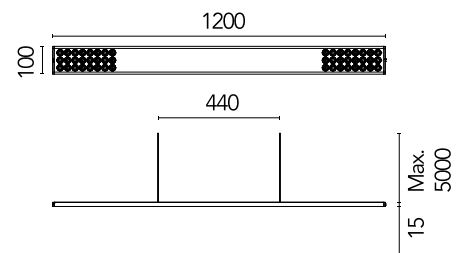

## Workmates Suspension Down High Efficiency

Designed by FLOS Architectural, 2023

LED - Top LED - 26W - 3392lm - 3000K - CRI> 90 - Beam° 73

Suspension luminaire. Down emission. High-efficiency light source. Driver not included (accessory kit for remote or surface driver). Adjustable suspension height. Mechanical union module available for modular lines for various units. UGR<19. EN12464 - cd/m2 @ 65°<3000 compliant. Casambi, maximum distance between fixtures: 50m.

### Physical

Colour	White
Cord colour	White
Cord length (mm)	5000
Net weight (kg)	1.86
IP internal	20