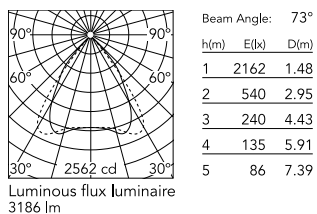

Schematic light drawing