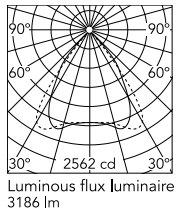

Physical

Colour	Black
Cord colour	Black
Cord length (mm)	5000
Net weight (kg)	1.86
IP internal	20

Download

Mounting instructions [↓ PDF](#)

Photometric Files

LDT / IES [↓ ZIP](#)

Technical Drawings

2D [↓ ZIP](#)

3D [↓ ZIP](#)

Schematic light drawing

Photometric

Lighting type	Total
Light distribution	Symmetric
CCT (K)	3000
CRI>	90
McAdam steps (SDCM)	3
Rf fidelity index	89
Rg gamut index	103
LED Life / Failure Ratio	L80B50>60.000h_Tc85°C
Beam angle C0-180 (°)	73
Beam angle C90-270 (°)	75
Extreme cut off	Yes
UGR _L	<19