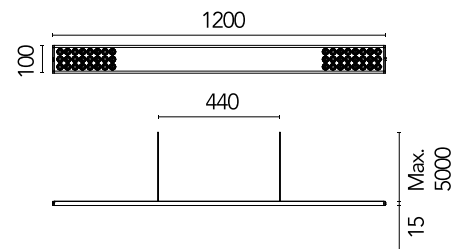

## Workmates Suspension Down Full Spectrum Casambi NEW

Designed by FLOS Architectural, 2023

26W - 2611lm - 4000K - CRI> 98 - Beam° 66

Suspension luminaire. Down emission. High-efficiency light source. Driver not included (accessory kit for remote or surface driver). Adjustable suspension height. Mechanical union module available for modular lines for various units. UGR<19. EN12464 - cd/m2 @ 65°<3000 compliant. Casambi, maximum distance between fixtures: 50m.

### Main specifications

Environments	Indoor dry location
Light source type	LED
Light sources included	yes
LED type	Top LED
Number of lamps	1
Power (W)	26
Source flux (lm)	3146
Lumen Output (lm)	2611

### Physical

Colour	Black
Cord colour	Black
Net weight (kg)	1.86
IP internal	20