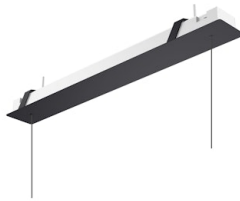

REQUIRED
Power supply

08.0923.14

Recessed Power Supply Kit for
Workmates Suspension Down -
Dimmable Dali