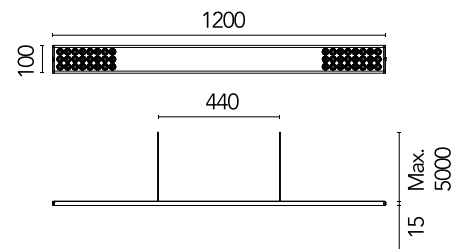

## Workmates Suspension Down Full Spectrum Casambi NEW

Designed by FLOS Architectural, 2023

26W - 2415lm - 3500K - CRI> 98 - Beam° 66

Suspension luminaire. Down emission. High-efficiency light source. Driver not included (accessory kit for remote or surface driver). Adjustable suspension height. Mechanical union module available for modular lines for various units. UGR<19. EN12464 - cd/m2 @ 65°<3000 compliant. Casambi, maximum distance between fixtures: 50m.

### Main specifications

Environments	Indoor dry location
Light source type	LED
Light sources included	yes
LED type	Top LED
Number of lamps	1
Power (W)	26
Source flux (lm)	2920
Lumen Output (lm)	2415

### Physical

Colour	White
Cord colour	White
Net weight (kg)	1.86
IP internal	20