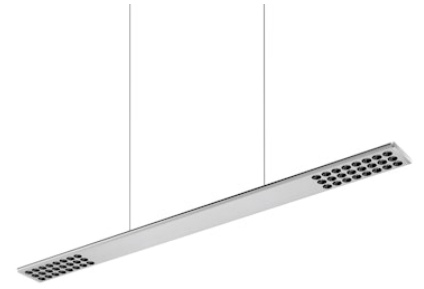

FLOS

05.6337.AP.CB Anodized Silver

Workmates Suspension Down Full Spectrum

Designed by FLOS Architectural, 2023

LED - Top LED - 26W - 2368lm - 4000K - CRI> 98 - Beam° 71

Suspension luminaire. Down emission. High-quality colour rendering Full Spectrum light source. Driver not included. Adjustable suspension height. Mechanical union module available for modular lines for various units. UGR<19. EN12464 - cd/m2 @ 65°<3000 compliant. Casambi, maximum distance between fixtures: 50m.

Are you a professional and your project needs consulting and support?

[BOOK AN APPOINTMENT](#)

Main specifications

Mounting	Suspension
Environments	Indoor dry location
Light source type	LED
Light sources included	Yes
LED type	Top LED
Lamp category	LED
Number of lamps	1
Power (W)	26
System power (W)	28
Source flux (lm)	3146
Lumen Output (lm)	2368

Physical

Colour	Anodized Silver
Cord colour	Transparent
Cord length (mm)	5000
Net weight (kg)	1.86
IP internal	20

Download

Mounting instructions [↓ PDF](#)

Photometric Files

LDT / IES [↓ ZIP](#)

Technical Drawings