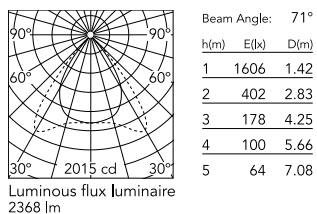

Physical

Colour	Anodized Silver
Cord colour	Transparent
Cord length (mm)	5000
Net weight (kg)	1.86
IP internal	20

Download

Mounting instructions [↓ PDF](#)

Photometric Files

LDT / IES [↓ ZIP](#)

Technical Drawings

2D [↓ ZIP](#)

3D [↓ ZIP](#)

Schematic light drawing

Photometric

Lighting type	Total
Light distribution	Asymmetric
CCT (K)	4000
CRI>	98
McAdam steps (SDCM)	3
Rf fidelity index	97
Rg gamut index	101
LED Life / Failure Ratio	L80B50>60.000h_Tc85°C
Beam angle C0-180 (°)	71
Beam angle C90-270 (°)	81
Extreme cut off	Yes
UGR _L	<16