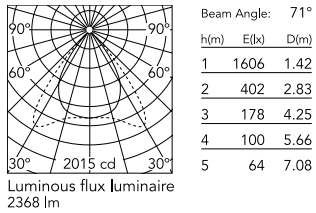

Schematic light drawing