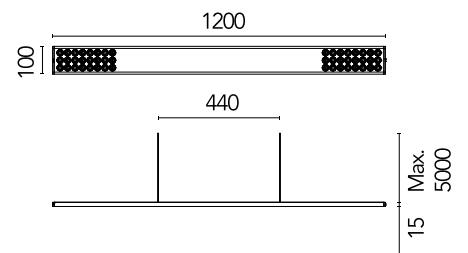

LED - Top LED - 26W - 2368lm - 4000K - CRI> 98 - Beam° 71

Suspension luminaire. Down emission. High-quality colour rendering Full Spectrum light source. Driver not included. Adjustable suspension height. Mechanical union module available for modular lines for various units. UGR<19. EN12464 - cd/m2 @ 65°<3000 compliant. Casambi, maximum distance between fixtures: 50m.

Are you a professional and your project needs consulting and support?

[BOOK AN APPOINTMENT](#)