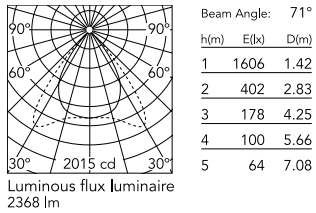

Physical

Colour	All White
Cord colour	White
Cord length (mm)	5000
Net weight (kg)	1.86
IP internal	20

Download

Mounting instructions [↓ PDF](#)

Photometric Files

LDT / IES [↓ ZIP](#)

Technical Drawings

2D [↓ ZIP](#)

3D [↓ ZIP](#)

Schematic light drawing

Photometric

Lighting type	Total
Light distribution	Asymmetric
CCT (K)	4000
CRI>	98
McAdam steps (SDCM)	3
Rf fidelity index	97
Rg gamut index	101
LED Life / Failure Ratio	L80B50>60.000h_Tc85°C
Beam angle C0-180 (°)	71
Beam angle C90-270 (°)	82
Extreme cut off	Yes
UGR _L	<16