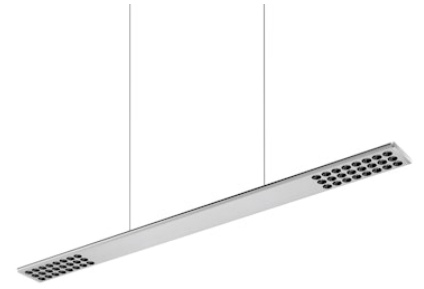

FLOS

05.6336.AP.CB Anodized Silver

Workmates Suspension Down Full Spectrum

Designed by FLOS Architectural, 2023

LED - Top LED - 26W - 2184lm - 3500K - CRI> 98 - Beam° 71

Suspension luminaire. Down emission. High-quality colour rendering Full Spectrum light source. Driver not included. Adjustable suspension height. Mechanical union module available for modular lines for various units. UGR<19. EN12464 - cd/m2 @ 65°<3000 compliant. Casambi, maximum distance between fixtures: 50m.

Are you a professional and your project needs consulting and support?

[BOOK AN APPOINTMENT](#)

Main specifications

Mounting	Suspension
Environments	Indoor dry location
Light source type	LED
Light sources included	Yes
LED type	Top LED
Lamp category	LED
Number of lamps	1
Power (W)	26
System power (W)	28
Source flux (lm)	2902
Lumen Output (lm)	2184

Physical

Colour	Anodized Silver
Cord colour	Transparent
Cord length (mm)	5000
Net weight (kg)	1.86
IP internal	20

Download

Mounting instructions [↓ PDF](#)

Photometric Files

LDT / IES [↓ ZIP](#)

Technical Drawings