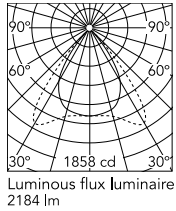

Physical

Colour	Anodized Silver
Cord colour	Transparent
Cord length (mm)	5000
Net weight (kg)	1.86
IP internal	20

Download

Mounting instructions [↓ PDF](#)

Photometric Files

LDT / IES [↓ ZIP](#)

Technical Drawings

2D [↓ ZIP](#)

3D [↓ ZIP](#)

Schematic light drawing

Beam Angle: 71°

h(m)	E(lx)	D(m)
1	1482	1.42
2	370	2.83
3	165	4.25
4	93	5.66
5	59	7.08

Luminous flux Luminaire
2184 lm

Photometric

Lighting type	Total
Light distribution	Asymmetric
CCT (K)	3500
CRI>	98
McAdam steps (SDCM)	3
Rf fidelity index	97
Rg gamut index	102
LED Life / Failure Ratio	L80B50>60.000h_Tc85°C
Beam angle C0-180 (°)	71
Beam angle C90-270 (°)	81
Extreme cut off	Yes
UGR _L	<16