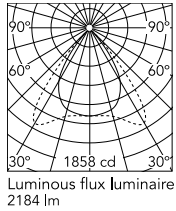

Physical

Colour	White
Cord colour	White
Cord length (mm)	5000
Net weight (kg)	1.86
IP internal	20

Download

Mounting instructions [↓ PDF](#)

Photometric Files

LDT / IES [↓ ZIP](#)

Technical Drawings

2D [↓ ZIP](#)

3D [↓ ZIP](#)

Schematic light drawing

Photometric

Lighting type	Total
Light distribution	Asymmetric
CCT (K)	3500
CRI>	98
McAdam steps (SDCM)	3
Rf fidelity index	97
Rg gamut index	102
LED Life / Failure Ratio	L80B50>60.000h_Tc85°C
Beam angle C0-180 (°)	71
Beam angle C90-270 (°)	81
Extreme cut off	Yes
UGR _L	<16