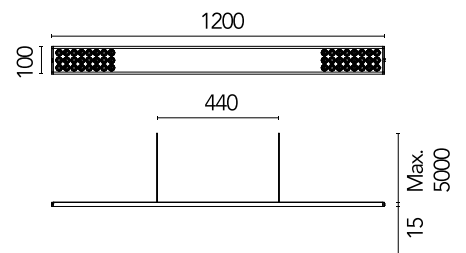

LED - Top LED - 26W - 2392lm - 3500K - CRI> 98 - Beam° 71

Suspension luminaire. Down emission. High-quality colour rendering Full Spectrum light source. Driver not included. Adjustable suspension height. Mechanical union module available for modular lines for various units. UGR<19. EN12464 - cd/m2 @ 65°<3000 compliant. Casambi, maximum distance between fixtures: 50m.

Are you a professional and your project needs consulting and support?

[BOOK AN APPOINTMENT](#)