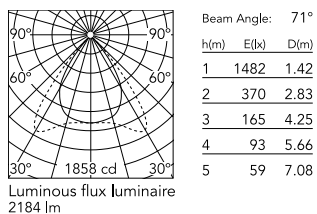

Physical

Colour	Black
Cord colour	Black
Cord length (mm)	5000
Net weight (kg)	1.86
IP internal	20

Download

Mounting instructions [↓ PDF](#)

Photometric Files

LDT / IES [↓ ZIP](#)

Technical Drawings

2D [↓ ZIP](#)

3D [↓ ZIP](#)

Schematic light drawing

Photometric

Lighting type	Total
Light distribution	Asymmetric
CCT (K)	3500
CRI>	98
McAdam steps (SDCM)	3
Rf fidelity index	97
Rg gamut index	102
LED Life / Failure Ratio	L80B50>60.000h_Tc85°C
Beam angle C0-180 (°)	71
Beam angle C90-270 (°)	81
Extreme cut off	Yes
UGR _L	<16