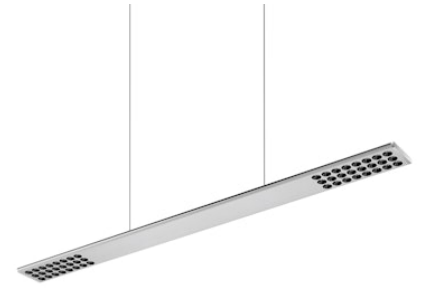

## Workmates Suspension Down Full Spectrum

Designed by FLOS Architectural, 2023

LED - Top LED - 26W - 2160lm - 3000K - CRI> 98 - Beam° 71

Suspension luminaire. Down emission. High-quality colour rendering Full Spectrum light source. Driver not included. Adjustable suspension height. Mechanical union module available for modular lines for various units. UGR<19. EN12464 - cd/m2 @ 65°<3000 compliant. Casambi, maximum distance between fixtures: 50m.

### Main specifications

Mounting	Suspension
Environments	Indoor dry location
Light source type	LED
Light sources included	Yes
LED type	Top LED
Lamp category	LED
Number of lamps	1
Power (W)	26
System power (W)	28
Source flux (lm)	2870
Lumen Output (lm)	2160