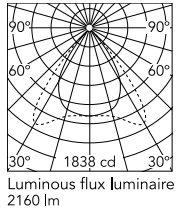

Schematic light drawing