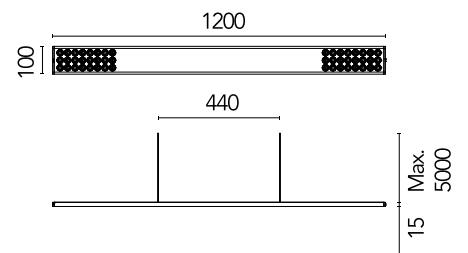

LED - Top LED - 26W - 2160lm - 3000K - CRI> 98 - Beam° 71

Suspension luminaire. Down emission. High-quality colour rendering Full Spectrum light source. Driver not included. Adjustable suspension height. Mechanical union module available for modular lines for various units. UGR<19. EN12464 - cd/m2 @ 65°<3000 compliant. Casambi, maximum distance between fixtures: 50m.

Are you a professional and your project needs consulting and support?

[BOOK AN APPOINTMENT](#)