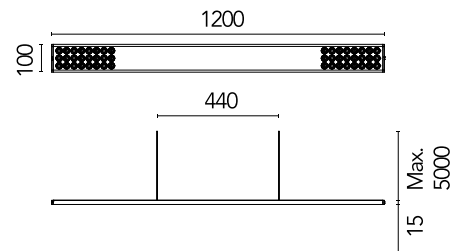

LED - Top LED - 26W - 2160lm - 3000K - CRI> 98 - Beam° 71

Suspension luminaire. Down emission. High-quality colour rendering Full Spectrum light source. Driver not included. Adjustable suspension height. Mechanical union module available for modular lines for various units. UGR<19. EN12464 - cd/m2 @ 65°<3000 compliant. Casambi, maximum distance between fixtures: 50m.

Are you a professional and your project needs consulting and support?

[BOOK AN APPOINTMENT](#)