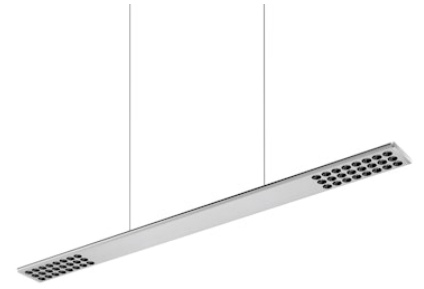

## Workmates Suspension Down Full Spectrum

Designed by FLOS Architectural, 2023

LED - Top LED - 26W - 2521lm - 4000K - CRI> 98 - Beam° 73

Suspension luminaire. Down emission. High-quality colour rendering Full Spectrum light source. Driver not included. Adjustable suspension height. Mechanical union module available for modular lines for various units. UGR<19. EN12464 - cd/m2 @ 65°<3000 compliant. Casambi, maximum distance between fixtures: 50m.

### Main specifications

Mounting	Suspension
Environments	Indoor dry location
Light source type	LED
Light sources included	Yes
LED type	Top LED
Lamp category	LED
Number of lamps	1
Power (W)	26
System power (W)	28
Source flux (lm)	3146
Lumen Output (lm)	2521