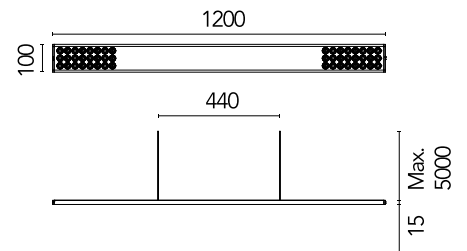

LED - Top LED - 26W - 2521lm - 4000K - CRI> 98 - Beam° 73

Suspension luminaire. Down emission. High-quality colour rendering Full Spectrum light source. Driver not included. Adjustable suspension height. Mechanical union module available for modular lines for various units. UGR<19. EN12464 - cd/m2 @ 65°<3000 compliant. Casambi, maximum distance between fixtures: 50m.

Are you a professional and your project needs consulting and support?

[BOOK AN APPOINTMENT](#)