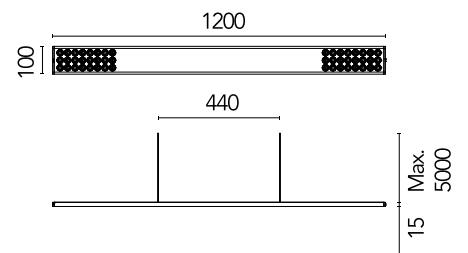

FLOS

05.6332.40.CB White

Workmates Suspension Down Full Spectrum

Designed by FLOS Architectural, 2023

LED - Top LED - 26W - 2521lm - 4000K - CRI> 98 - Beam° 73

Suspension luminaire. Down emission. High-quality colour rendering Full Spectrum light source. Driver not included. Adjustable suspension height. Mechanical union module available for modular lines for various units. UGR<19. EN12464 - cd/m2 @ 65°<3000 compliant. Casambi, maximum distance between fixtures: 50m.

Are you a professional and your project needs consulting and support?

[BOOK AN APPOINTMENT](#)

Main specifications

Mounting	Suspension
Environments	Indoor dry location
Light source type	LED
Light sources included	Yes
LED type	Top LED
Lamp category	LED
Number of lamps	1
Power (W)	26
System power (W)	28
Source flux (lm)	3146
Lumen Output (lm)	2521

Physical

Colour	White
Cord colour	White
Cord length (mm)	5000
Net weight (kg)	1.86
IP internal	20

Download

Mounting instructions [↓ PDF](#)

Photometric Files

LDT / IES [↓ ZIP](#)

Technical Drawings

2D [↓ ZIP](#)

3D [↓ ZIP](#)

Schematic light drawing

Photometric

Lighting type	Total
Light distribution	Symmetric
CCT (K)	4000
CRI>	98
McAdam steps (SDCM)	3
Rf fidelity index	97
Rg gamut index	101
LED Life / Failure Ratio	L80B50>60.000h_Tc85°C
Beam angle C0-180 (°)	73
Beam angle C90-270 (°)	75
Extreme cut off	Yes
UGR _L	<16