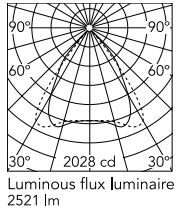

Physical

Colour	White
Cord colour	White
Cord length (mm)	5000
Net weight (kg)	1.86
IP internal	20

Download

Mounting instructions [↓ PDF](#)

Photometric Files

LDT / IES [↓ ZIP](#)

Technical Drawings

2D [↓ ZIP](#)

3D [↓ ZIP](#)

Schematic light drawing

Photometric

Lighting type	Total
Light distribution	Symmetric
CCT (K)	4000
CRI>	98
McAdam steps (SDCM)	3
Rf fidelity index	97
Rg gamut index	101
LED Life / Failure Ratio	L80B50>60.000h_Tc85°C
Beam angle C0-180 (°)	73
Beam angle C90-270 (°)	75
Extreme cut off	Yes
UGR _L	<16